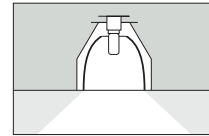

Wallwasher for fluorescent lamps.

Recessed downlight for halogen lamps.

Singlet with spotlight.

The lighting is provided by a rectangular arrangement of wallwashers for fluorescent lamps, supplemented by a regular arrangement of downlights for halogen lamps. A series of singlets allow additional accent lighting using spotlights.

Recessed wallwasher for halogen lamps.

Track-mounted spotlights.

Wallwashers arranged parallel to the walls provide lighting of the walls. Track installed in a square in the central area takes spotlights for accent lighting.