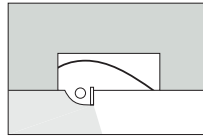

Wallwasher for fluorescent lamps.

Recessed downlight for halogen lamps.

Singlet with spotlight.

The lighting is provided by a rectangular arrangement of wallwashers for fluorescent lamps, supplemented by a regular arrangement of downlights for halogen lamps. A series of singlets allow additional accent lighting using spotlights.

Recessed wallwasher for halogen lamps.

Track-mounted spotlights.

Wallwashers arranged parallel to the walls provide lighting of the walls. Track installed in a square in the central area takes spotlights for accent lighting.