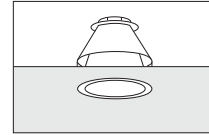

Wallwasher for fluorescent lamps.

Recessed downlight for halogen lamps.

Singlet with spotlight.

The lighting is provided by a rectangular arrangement of wallwashers for fluorescent lamps, supplemented by a regular arrangement of downlights for halogen lamps. A series of singlets allow additional accent lighting using spotlights.

Recessed wallwasher for halogen lamps.

Track-mounted spotlights.

Wallwashers arranged parallel to the walls provide lighting of the walls. Track installed in a square in the central area takes spotlights for accent lighting.