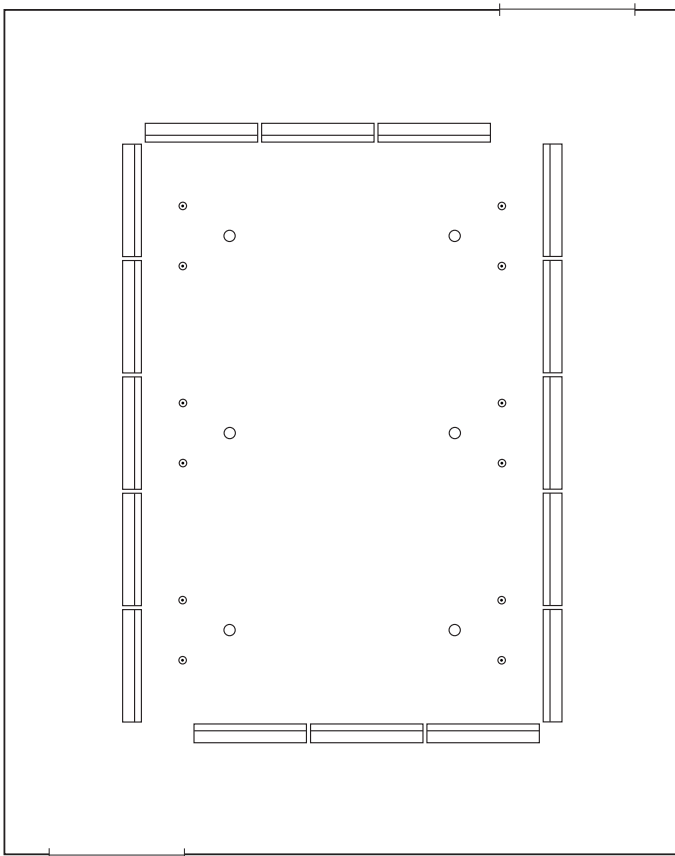

Wallwasher for fluorescent lamps.

Recessed downlight for halogen lamps.

Singlet with spotlight.

The lighting is provided by a rectangular arrangement of wallwashers for fluorescent lamps, supplemented by a regular arrangement of downlights for halogen lamps. A series of singlets allow additional accent lighting using spotlights.

Recessed wallwasher for halogen lamps.

Track-mounted spotlights.

Wallwashers arranged parallel to the walls provide lighting of the walls. Track installed in a square in the central area takes spotlights for accent lighting.