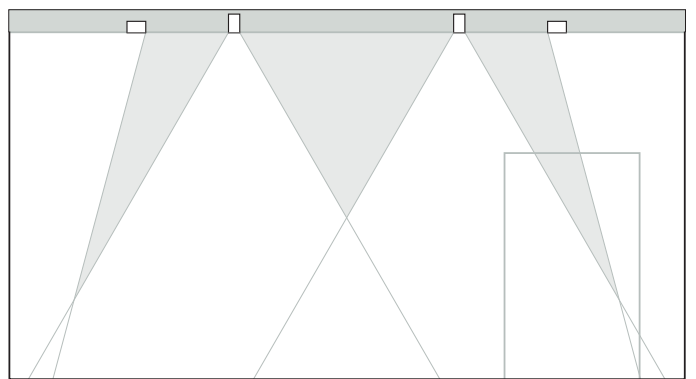

Wallwasher for fluorescent lamps.

Recessed downlight for halogen lamps.

Singlet with spotlight.

The lighting is provided by a rectangular arrangement of wallwashers for fluorescent lamps, supplemented by a regular arrangement of downlights for halogen lamps. A series of singlets allow additional accent lighting using spotlights.

Recessed wallwasher for halogen lamps.

Track-mounted spotlights.

Wallwashers arranged parallel to the walls provide lighting of the walls. Track installed in a square in the central area takes spotlights for accent lighting.